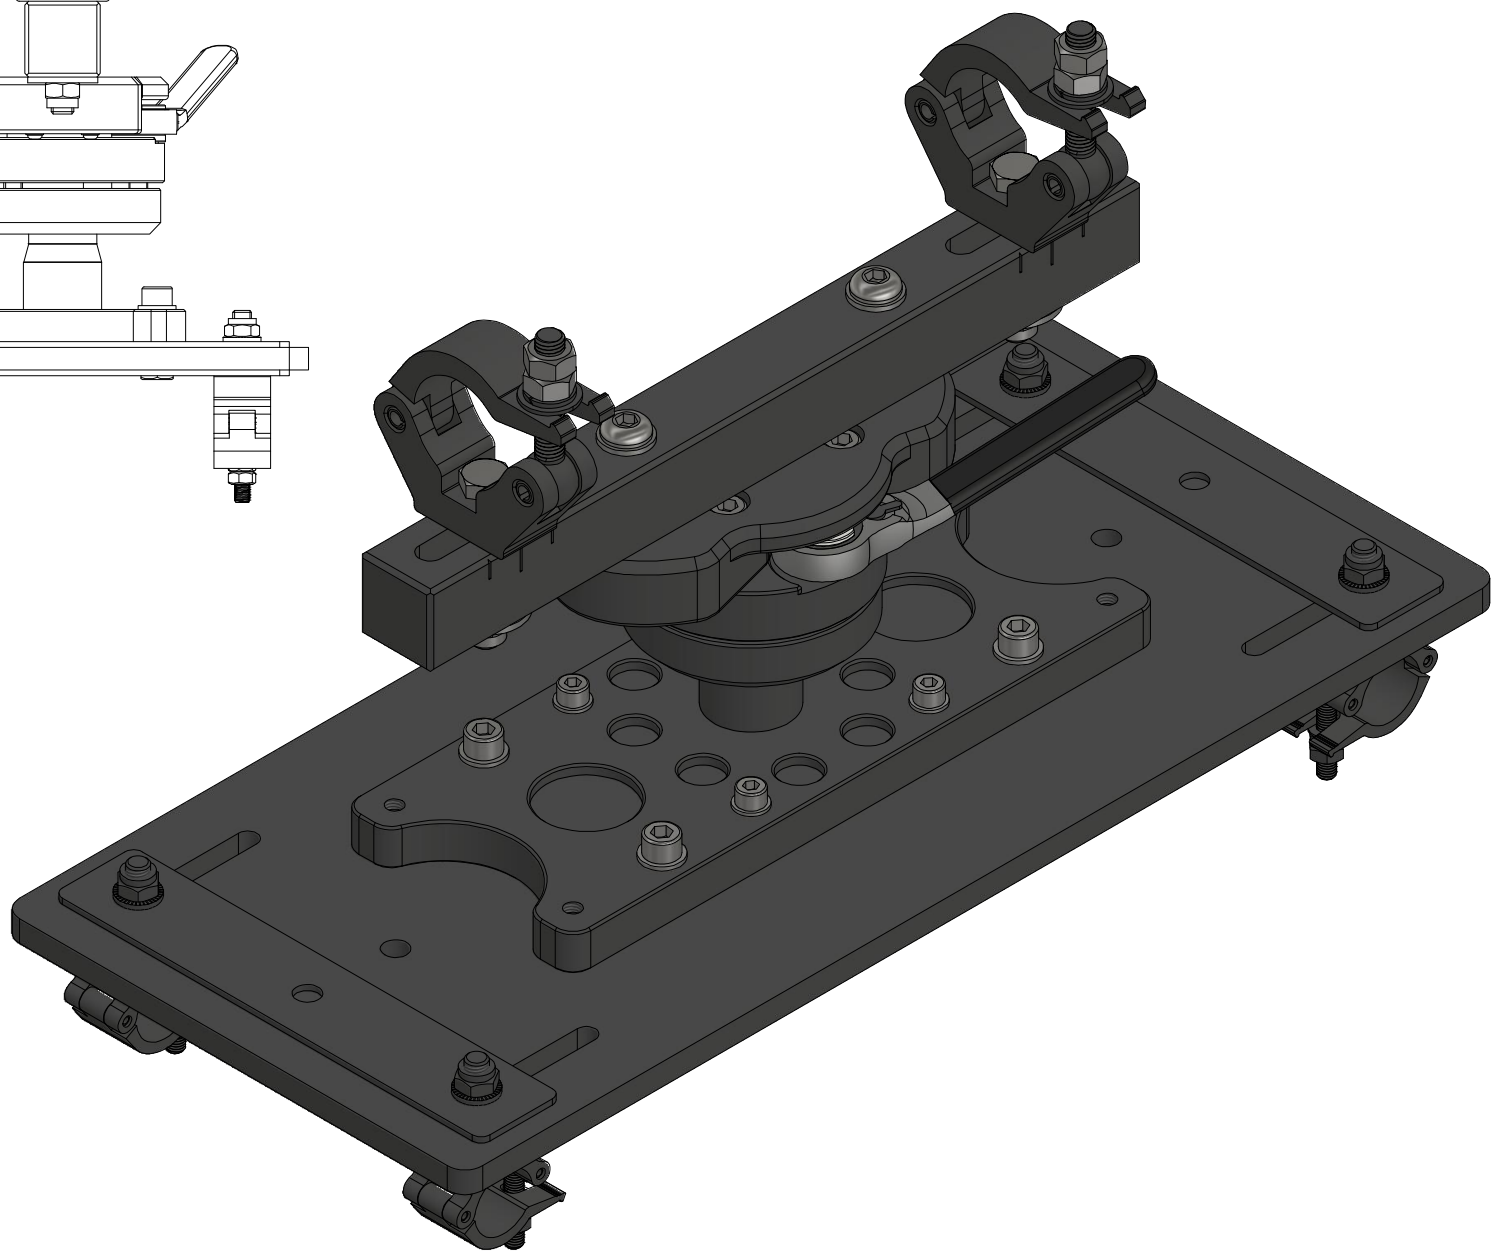

6 5 4 3 2 1

A

**PF-UNI-PORAD-XL  
with EVO-LINK-350 (EL-GORDO)**

		<small>© COPYRIGHT EXACT SOLUTIONS This print and the information shown thereon, is the property of EXACT SOLUTIONS. It may not be delivered to others nor reproduced for general circulation without the written consent of the EXACT SOLUTIONS.</small>		Material:		Revision: 01		
				Weight: -				
		Date		Name		<b>Title:</b> Portrait Adapter ExtraLarge for Projector with EVO-LINK-350		
		Author		JK				
		Checked						
		Approved				<b>Part Nr.:</b> PF-UNI-PORAD-XL with EVO-LINK-350		
				Dimensions in mm		SCALE: 1 : 4 A3		
Status	Change log	Date	Name	Design and specifications subject to change without notice				Number of pages: 2/2

6 5 4 3 2 1