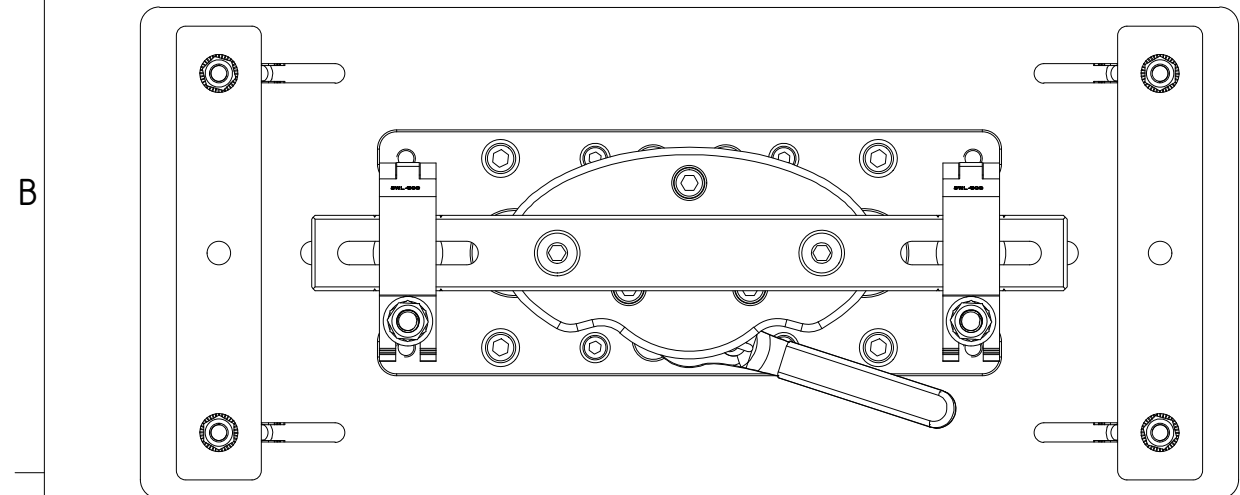

6 5 4 3 2 1

A

**PF-UNI-PORAD-XL  
with EVO-LINK-350 (EL-GORDO)**

		<small>© COPYRIGHT EXACT SOLUTIONS This print and the information shown thereon, is the property of EXACT SOLUTIONS. It may not be delivered to others nor reproduced for general circulation without the written consent of the EXACT SOLUTIONS.</small>		Material:		Revision: 01		
				Weight: -				
		Date		Name		<b>Title:</b> Portrait Adapter ExtraLarge for Projector with EVO-LINK-350		
		Author		JK				
		Checked						
		Approved				<b>Part Nr.:</b> PF-UNI-PORAD-XL with EVO-LINK-350		
				Dimensions in mm		SCALE: 1 : 4 A3		
Status	Change log	Date	Name	Design and specifications subject to change without notice				Number of pages: 2/2