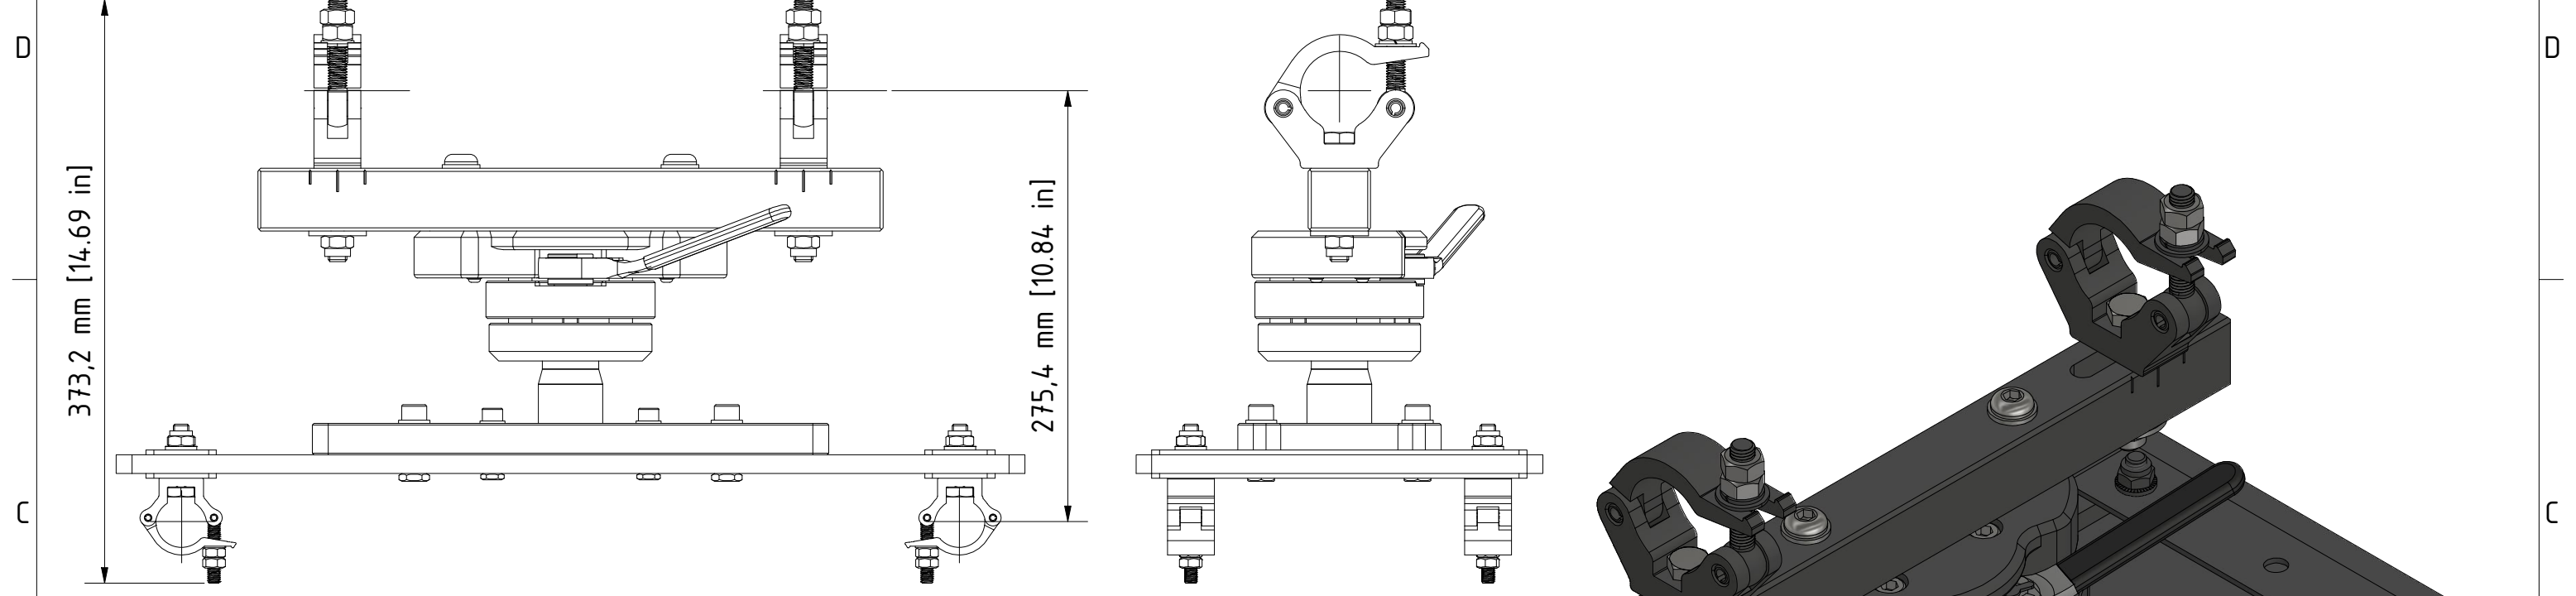

6 5 4 3 2 1

A

**PF-UNI-PORAD-XL  
with EVO-LINK-350 (EL-GORDO)**

		<small>© COPYRIGHT EXACT SOLUTIONS This print and the information shown thereon, is the property of EXACT SOLUTIONS. It may not be delivered to others nor reproduced for general circulation without the written consent of the EXACT SOLUTIONS.</small>		Material:		Revision: 01		
				Weight: -				
		Date		Name		<b>Title:</b> Portrait Adapter ExtraLarge for Projector with EVO-LINK-350		
		Author		JK				
		Checked						
		Approved				<b>Part Nr.:</b> PF-UNI-PORAD-XL with EVO-LINK-350		
				Dimensions in mm		SCALE: 1 : 4 A3		
Status	Change log	Date	Name	Design and specifications subject to change without notice				Number of pages: 2/2